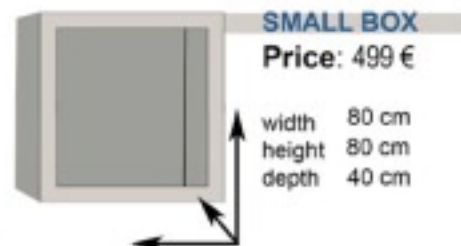

Price: 190 €

width 80 cm
height 160 cm

SMALL BOX

Price: 499 €

width 80 cm
height 80 cm
depth 40 cm

SMALL DOORS

Price: 90 €

width 80 cm
height 80 cm

Map of the world 2

DOCTOR

CONTENT

- Doctor clothes 1
- Medical equipment 3
- Syringes 2
- Medical books 4
- First aid kit 1
- Medicines 9

JOURNALIST

LARGE BOX

Price: 990 €

width 80 cm
height 160 cm
depth 40 cm

LARGE DOORS

Price: 190 €

width 80 cm
height 160 cm

SMALL BOX

Price: 499 €

width 80 cm
height 80 cm
depth 40 cm

SMALL DOORS

Price: 90 €

Blackboard 1

Pens & Pencils 8

AGENT

<p>LARGE BOX Price: 990 €</p> <p>width 80 cm height 160 cm depth 40 cm</p>	<p>LARGE DOORS Price: 190 €</p> <p>width 80 cm height 160 cm</p>	<p>CONTENT</p> <ul style="list-style-type: none"> Tuxedo 1 Books 2 Spy glasses 2 Laptop 1 Spy phone 1 Headphones 2 Agent case with equipment 1 Recording device 1
<p>SMALL BOX Price: 499 €</p> <p>width 80 cm height 80 cm depth 40 cm</p>	<p>SMALL DOORS Price: 90 €</p> <p>width 80 cm height 80 cm</p>	