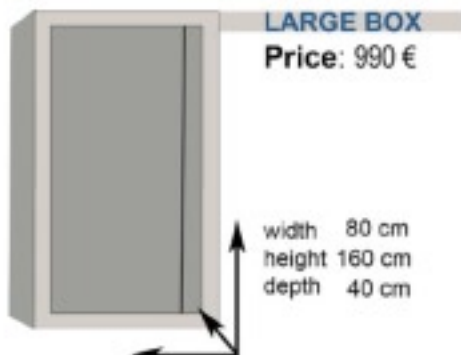

Price: 190 €

width 80 cm
height 160 cm

SMALL BOX

Price: 499 €

width 80 cm
height 80 cm
depth 40 cm

SMALL DOORS

Price: 90 €

width 80 cm
height 80 cm

Map of the world 2

DOCTOR

CONTENT

- Doctor clothes 1
- Medical equipment 3
- Syringes 2
- Medical books 4
- First aid kit 1
- Medicines 9

JOURNALIST

LARGE BOX

Price: 990 €

width 80 cm
height 160 cm
depth 40 cm

LARGE DOORS

Price: 190 €

width 80 cm
height 160 cm

SMALL BOX

Price: 499 €

width 80 cm
height 80 cm
depth 40 cm

SMALL DOORS

Price: 90 €

width 80 cm
height 80 cm

CONTENT

Microphone 1

Notes 2

Recording device 1

Writing materials 8

Glasses 1

Piles of newspaper 2