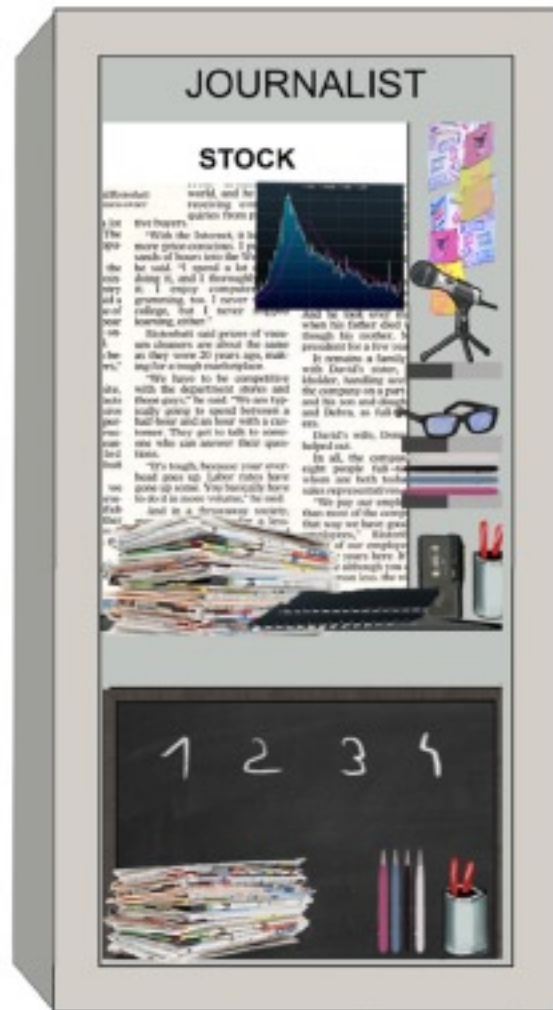

Map of the world 2

DOCTOR

CONTENT

- Doctor clothes 1
- Medical equipment 3
- Syringes 2
- Medical books 4
- First aid kit 1
- Medicines 9

JOURNALIST

LARGE BOX

Price: 990 €

width 80 cm
height 160 cm
depth 40 cm

LARGE DOORS

Price: 190 €

width 80 cm
height 160 cm

SMALL BOX

Price: 499 €

width 80 cm
height 80 cm
depth 40 cm

SMALL DOORS

Price: 90 €