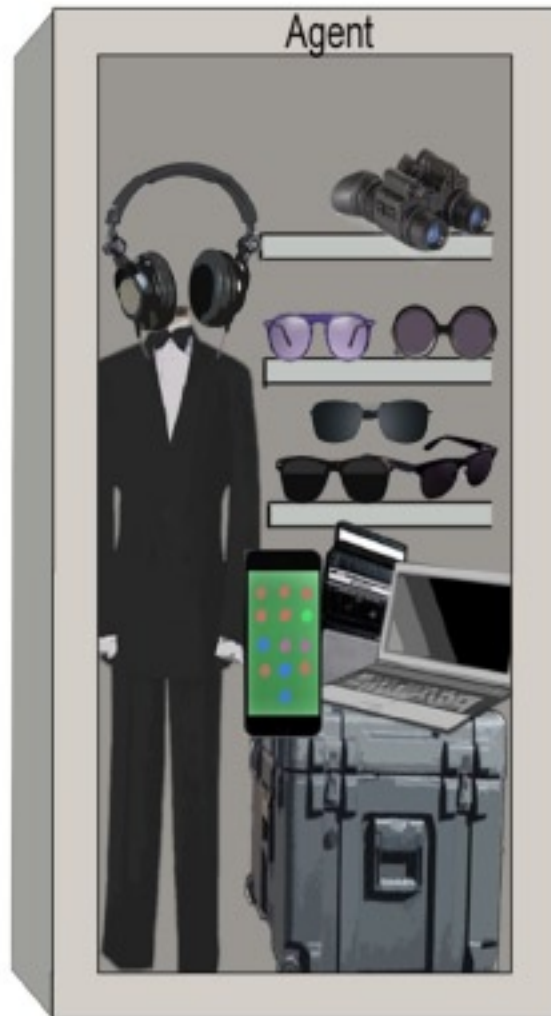

width 80 cm
height 80 cm

CONTENT

Microphone 1

Notes 2

Recording device 1

Writing materials 8

Glasses 1

Piles of newspaper 2

Blackboard 1

Pens & Pencils 8

AGENT

<p>LARGE BOX Price: 990 €</p> <p>width 80 cm height 160 cm depth 40 cm</p>	<p>LARGE DOORS Price: 190 €</p> <p>width 80 cm height 160 cm</p>	<p>CONTENT</p> <ul style="list-style-type: none"> Tuxedo 1 Books 2 Spy glasses 2 Laptop 1 Spy phone 1 Headphones 2 Agent case with equipment 1 Recording device 1
<p>SMALL BOX Price: 499 €</p> <p>width 80 cm height 80 cm depth 40 cm</p>	<p>SMALL DOORS Price: 90 €</p> <p>width 80 cm height 80 cm</p>	

DETECTIVE

LARGE BOX Price: 990 €

width 80 cm
height 160 cm
depth 40 cm

LARGE DOORS Price: 190 €

width 80 cm
height 160 cm

CONTENT

Detective costume 1

Binoculars 2

Detective suitcase 2

Pipe 1

Frame with fingerprints 2

Magnifying glass 2

Camera 1

Spy Camera 1

SMALL BOX Price: 499 €

width 80 cm
height 80 cm
depth 40 cm